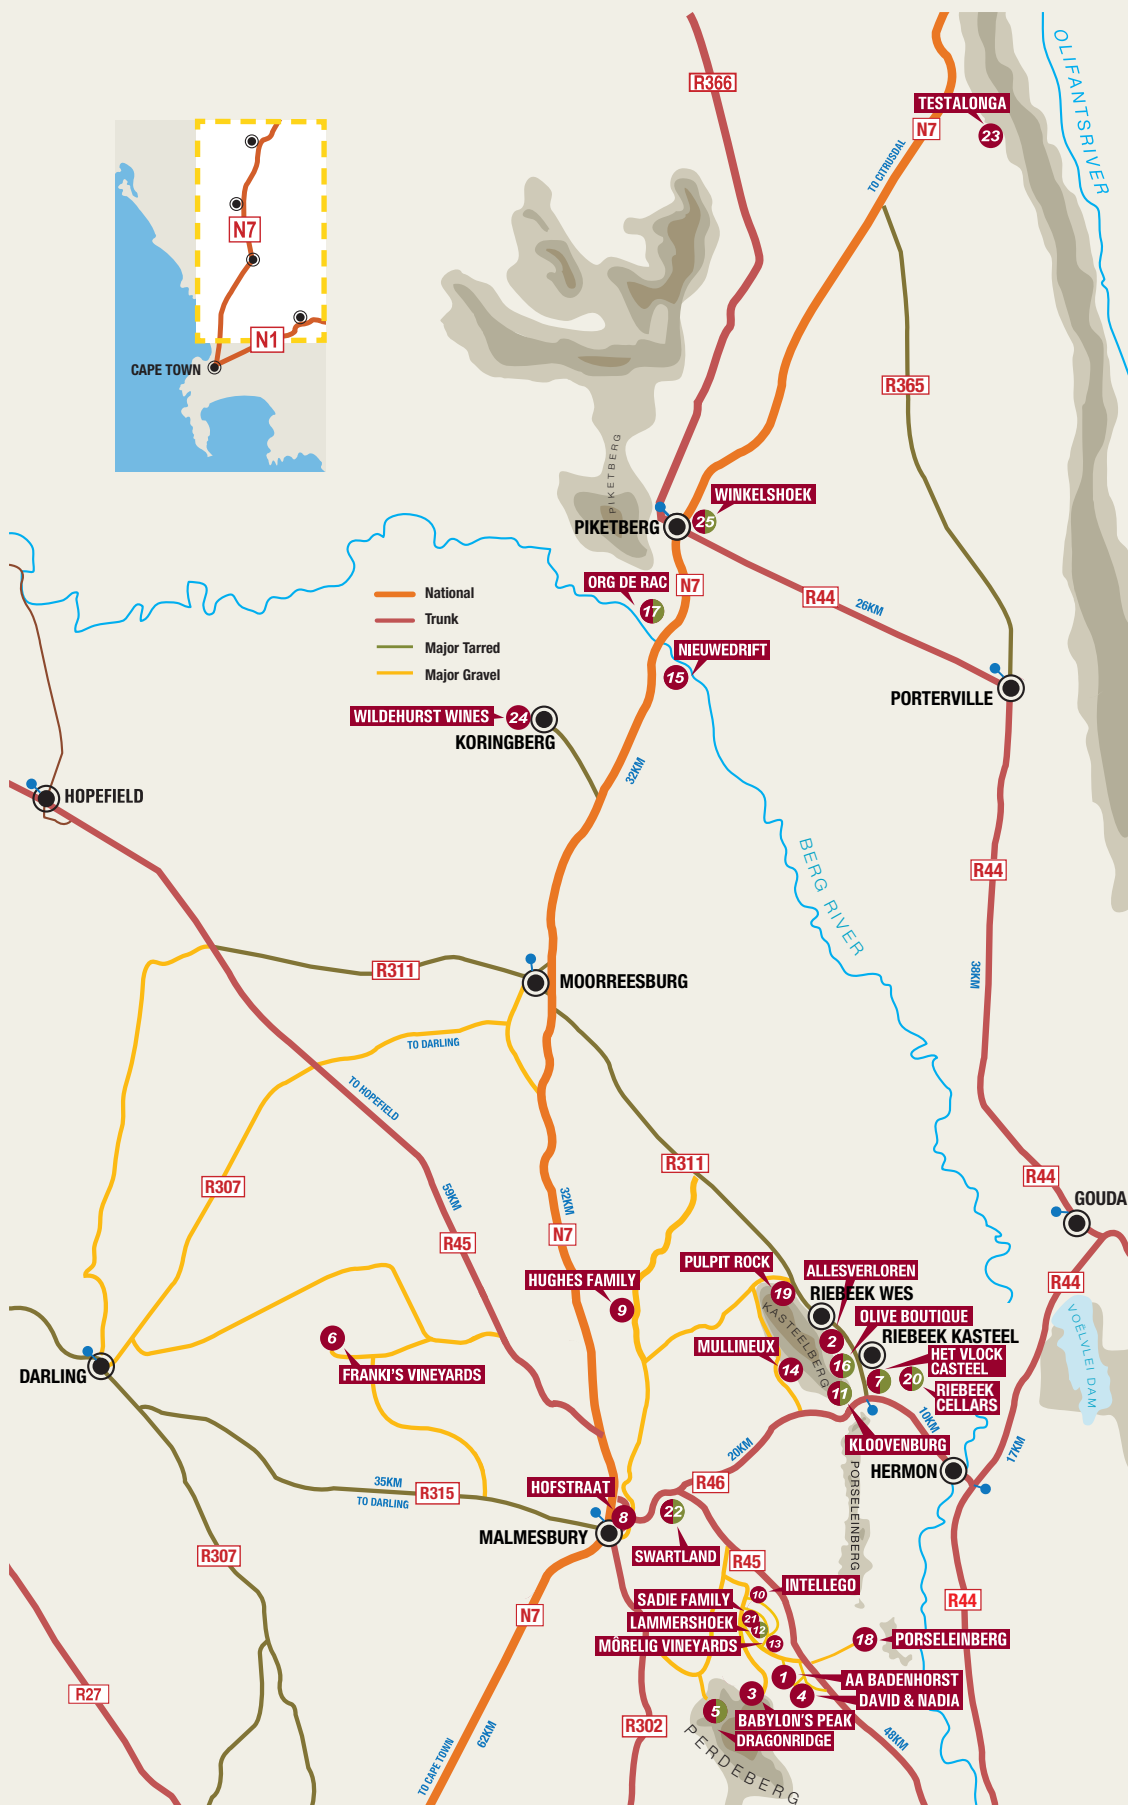

WINE AND OLIVE TASTING AND SALES

SANTAM SWARTLAND WINE & OLIVE ROUTE

- 1 AA BADENHORST FAMILY WINES** www.aabadenhorst.com
 Open: By appointment only
 C: 082 373 5038
- 2 ALLESVERLOREN WINE ESTATE** www.allesverloren.co.za
 Open: Mon - Fri 09:00 - 17:00, Sat 09:00 - 14:00
 Restaurant open from Tue to Sun
 T: 022 461 2589 (wine shop) / 022 461 2320 (office)
- 3 BABYLON'S PEAK PRIVATE CELLAR**
 Open: By appointment only
 T: 021 300 1052 / 082 550 3925
- 4 DAVID & NADIA** www.davidnadia.com
 Open: By appointment only
 C: 072 375 4336
- 5 DRAGONRIDGE WINES (FYNBOS ESTATE PTY LTD)** www.dragonridge.co.za
 Open: By appointment only
 T: 022 487 1153 / 083 379 4028
- 6 FRANKI'S VINEYARDS** www.frankisvineyards.co.za
 Open: By appointment only
 T: 022 482 2837 / 076 105 3466
- 7 HET VLOCK CASTEEL** www.hetvlockcasteel.co.za
 Open: Mon - Fri 09:00 - 17:00, Sat 09:00 - 14:00
 C: 082 567 9132
- 8 HOFSTRAAT WYNKELDER**
 Open: By appointment only
 C: 083 270 2352 / 022 487 3202
- 9 THE HUGHES FAMILY WINES** www.nativo.co.za
 Open: By appointment only
 T: 083 270 2457
- 10 INTELLEGO WINES** www.intellegowines.co.za
 Open: By appointment only
 C: 082 392 3258
- 11 KLOOVENBURG** www.kloovenburg.com
 Open: Mon - Fri 09:00 - 16:30, Sat 09:00 - 14:00
 T: 022 448 1635
- 12 LAMMERSHOEK** www.lammershoek.co.za
 Open: By appointment only
 T: 022 482 2835
- 13 MÔRELIG VINEYARDS** www.moreligvineyards.co.za
 Open: By appointment only
 T: 021 300 1048
- 14 MULLINEUX & LEEU FAMILY WINES** www.mlfwines.com
 Open: By appointment only
 T: 021 492 2455 / 082 333 6888
- 15 NIEUWEDRIFT VINEYARDS**
 Open: Mon - Fri 09:00 - 13:00, 14:00 - 17:00,
 Sat 09:00 - 14:00
 T: 022 913 1966 / 082 824 8104
- 16 OLIVE BOUTIQUE** www.olive-boutique.co.za
 Open: Mon - Fri 09:00 - 16:00, Sat - Sun 10:00 - 14:00
 T: 022 448 1368
- 17 ORG DE RAC** www.orgderac.co.za
 Open: Mon - Fri 09:00 - 17:00, Sat 09:00 - 13:00
 T: 022 913 2397/3924
- 18 PORSELEINBERG** www.porseleinberg.com
 Open: By appointment only
 C: 079 884 2309
- 19 PULPIT ROCK WINERY** www.pulpitrock.co.za
 Open: Mon - Fri 09:00 - 17:00, Sat 10:00 - 14:00
 T: 022 461 2025
- 20 RIEBEEK CELLARS** www.riebeeccellars.com
 Open: Wine Shop: Mon - Fri 09:00 - 17:00,
 Sat 09:00 - 16:00, Sun 10:30 - 16:00,
 Cellar: Mon - Fri 09:00 - 17:00
 T: 022 448 1171 (wine shop) / 022 448 1213 (cellar)
- 21 THE SADIE FAMILY WINES** www.thesadiefamily.com
 Open: By appointment only
 T: 076 151 7131
- 22 SWARTLAND WINERY** www.swwines.co.za
 Open: Mon - Thur 09:00 - 17:00, Fri 09:00 - 16:00,
 Sat 09:00 - 14:00
 T: 022 482 1134
- 23 TESTALONGA**
 Open: By appointment only
 C: 072 601 6475
- 24 WILDEHURST WINES** www.wildehurst.com
 Open: By appointment only
 C: 060 374 9267
- 25 WINKELSHOEK** www.winkelshoek.co.za
 Open: Mon - Fri 09:00 - 16:00, Sat 09:00 - 12:00
 T: 022 913 1092